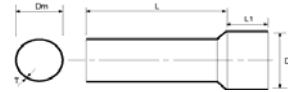

AUSTEL PIPE

AUS020	20MM AUSTEL CONDUIT 4M
AUS025	25MM AUSTEL CONDUIT 4M
AUS032	32MM AUSTEL CONDUIT 4M
AUS032COW	32MM AUSTEL CITY OF W/SEA
AUS050	50MM AUSTEL CONDUIT 4M
AUS050COW	50MM AUSTEL CITY OF W/SEA 4M
AUS080	80MM AUSTEL CONDUIT 6M
AUS100	100MM AUSTEL CONDUIT 6M
AUS100COR	100MM CORFLOW WHITE CONDUIT
AUS100COW	100MM COMMS CITY OF W/SEA
AUS32COW	32MM COMMS CITY OF W/SEA
AUS50COW	50MM COMMS CITY OF W/SEA